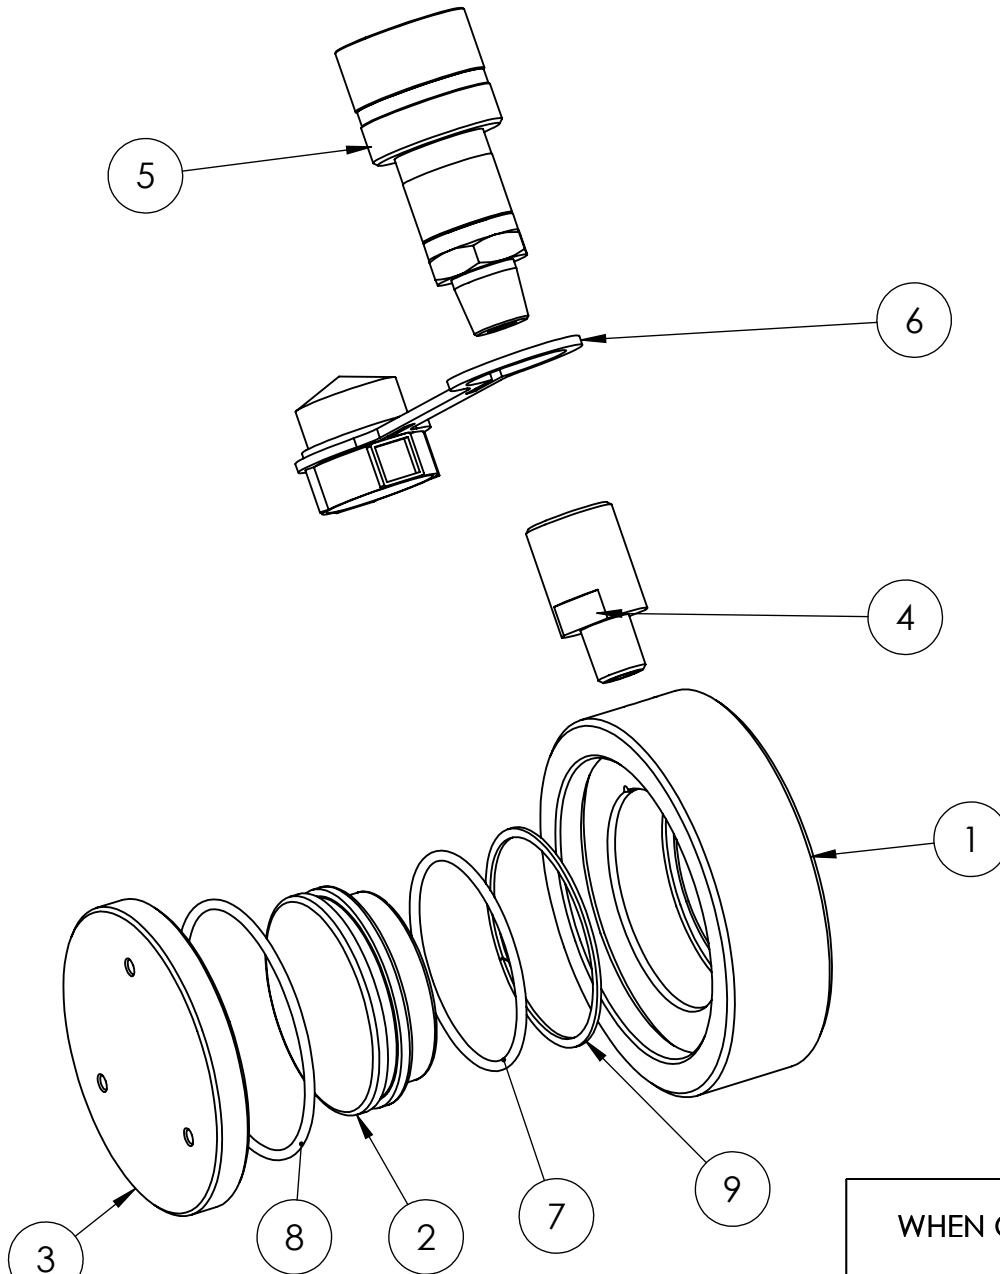

16

17

18

19

20

ITEM NO.	PART NUMBER	DESCRIPTION	QTY
1	CBC060NA001	CYLINDER	1
2	PRC060SA001	PISTON	1
3	CPC060AG001	CYLINDER BASE	1
4	FPC010ZA001	REDUCER	1
5	CF1	COUPLER	1
6	PPC1	DUST COVER	1
7	X	O - RING	1
8	X	O - RING	1
9	X	BACK UP RING	1

ITEMS MARKED 'X'
AVAILABLE IN HVL20TP1-K ONLY

IMPORTANT
WHEN ORDERING SPARES YOU MUST STATE THE FULL PART NUMBER AND THE
PRODUCT SERIAL NUMBER - FROM THE LABEL
TO PROTECT YOUR WARRANTY ALWAYS USE GENUINE HI-FORCE PARTS.