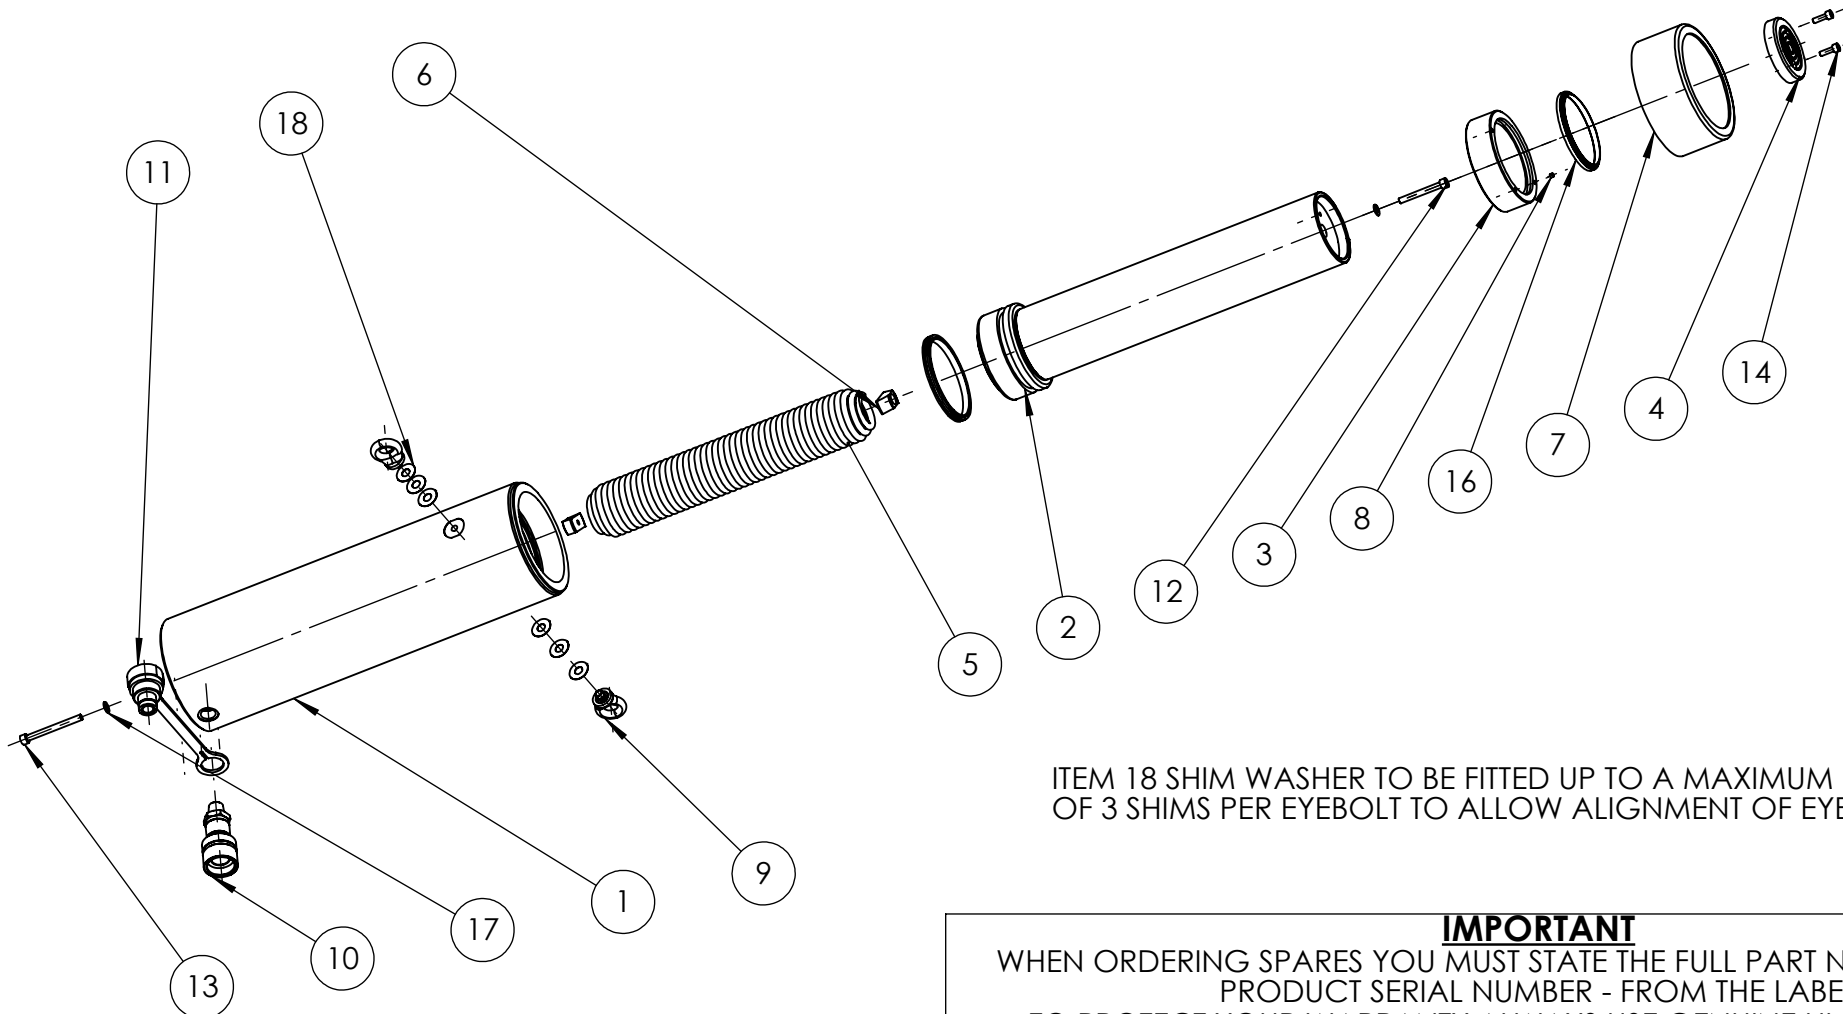

REVISION

1	
2	6227
3	
4	
5	
6	
7	
8	
9	
10	
11	
12	
13	
14	
15	
16	
17	
18	
19	
20	

ITEM 18 SHIM WASHER TO BE FITTED UP TO A MAXIMUM OF 3 SHIMS PER EYEBOLT TO ALLOW ALIGNMENT OF EYEBOLTS

IMPORTANT

WHEN ORDERING SPARES YOU MUST STATE THE FULL PART NUMBER AND THE PRODUCT SERIAL NUMBER - FROM THE LABEL TO PROTECT YOUR WARRANTY ALWAYS USE GENUINE HI-FORCE PARTS.

REVISION

ITEM NO.	PART NUMBER	DESCRIPTION	QTY.	SPARE PART AVAILABILITY	SERVICE KIT CONTENTS
1	CBC095SN001	CYLINDER.	1	X	
2	PRC095BN002	PISTON	1	X	
3	SRC079SJ002	STOP RING	1		
4	HA50	SADDLE.	1		
5	SPC058TP002	TENSION SPRING	1		
6	SIC015ED001	INSERT	2		
7	PTP127TP050	THREAD PROTECTOR	1		
8	FFC004RC001	FILTER	1		
9	FLC008CA001	MODIFIED M8 EYEBOLT	2		
10	CF1	COUPLER	1		
11	PPC1	DUST COVER	1		
12	BLC006JD050	M6 x 50 HEX SOCKET CAP HD SCREW	1		
13	BLC006JD065	M6 X 65 HEX SOCKET CAP HD SCREW	1		
14	BLC005HD016	M5 x 15 HEX SOCKET CAP HD SCREW	2		
15	SEC095GA001	PISTON SEAL	1	X	✓
16	SEC080XE001	WIPER	1	X	✓
17	WAC006EB000	M6 WASHER	2	X	✓
18	WAC008AJ001	SHIM WASHER	6		

IMPORTANT

WHEN ORDERING SPARES YOU MUST STATE THE FULL PART NUMBER AND THE PRODUCT SERIAL NUMBER - FROM THE LABEL TO PROTECT YOUR WARRANTY ALWAYS USE GENUINE HI-FORCE PARTS.

ITEM NO.	PART NUMBER	DESCRIPTION	Default/QT Y.
1	CBC095SN001	CYLINDER.	1
2	BLC006JD050	SOCKET CAP HD SCREW	1
3	BLC006JD065	SOCKET CAP HD SCREW	1
4	BLC005HD016	SOCKET CAP HD SCREW	2
5	CF1	COUPLER	1
6	PPC1	DUST COVER	1
7	FFC004RC001	FILTER	1
8	FLC127LA002	LIFTING RING	1
9	NUC010LC000	NUT	1
10	PRC095BN001	PISTON	1
11	PTP127TP050	THREAD PROTECTOR	1
12	HA50	SADDLE.	1
13	X	WIPER	1
14	X	PISTON SEAL	1
15	SIC015ED001	INSERT	2
16	SPC058TP002	TENSION SPRING	1
17	SRC079SJ001	STOP RING.	1
18	X	WASHER	2
19	BLC010LB030	BOLT	1