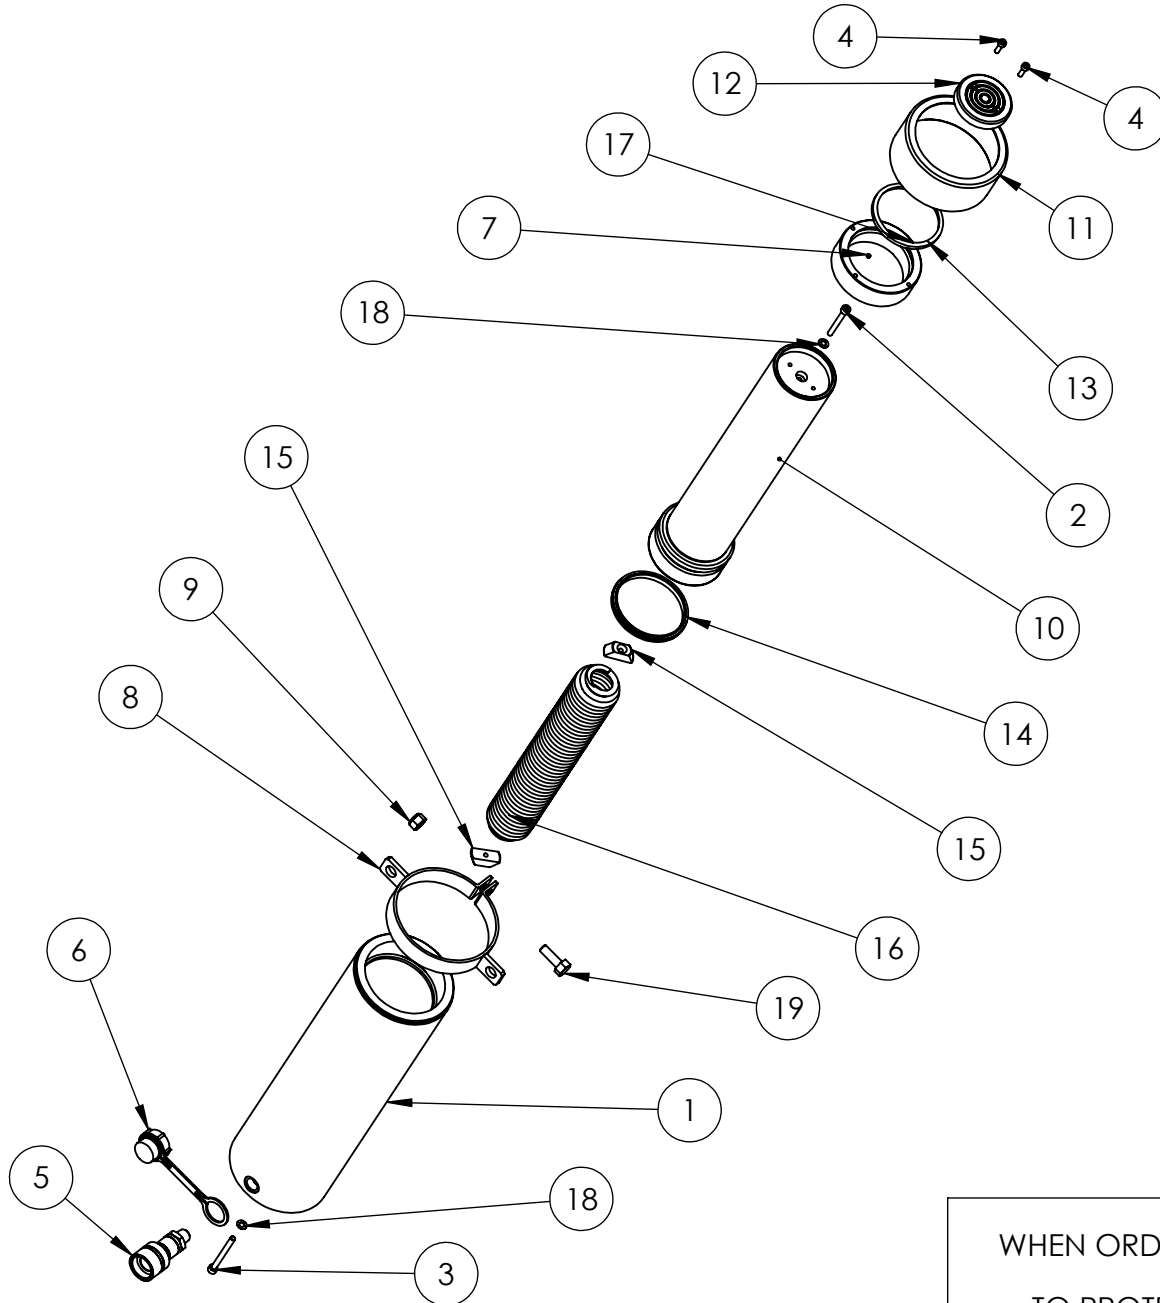

REVISION

1	
2	6227
3	
4	
5	
6	
7	
8	
9	
10	
11	
12	
13	
14	
15	
16	
17	
18	
19	
20	

ITEM 18 SHIM WASHER TO BE FITTED UP TO A MAXIMUM OF 3 SHIMS PER EYEBOLT TO ALLOW ALIGNMENT OF EYEBOLTS

IMPORTANT

WHEN ORDERING SPARES YOU MUST STATE THE FULL PART NUMBER AND THE PRODUCT SERIAL NUMBER - FROM THE LABEL TO PROTECT YOUR WARRANTY ALWAYS USE GENUINE HI-FORCE PARTS.

REVISION

ITEM NO.	PART NUMBER	DESCRIPTION	QTY.	SPARE PART AVAILABILITY	SERVICE KIT CONTENTS
1	CBC095SN001	CYLINDER.	1	X	
2	PRC095BN002	PISTON	1	X	
3	SRC079SJ002	STOP RING	1		
4	HA50	SADDLE.	1		
5	SPC058TP002	TENSION SPRING	1		
6	SIC015ED001	INSERT	2		
7	PTP127TP050	THREAD PROTECTOR	1		
8	FFC004RC001	FILTER	1		
9	FLC008CA001	MODIFIED M8 EYEBOLT	2		
10	CF1	COUPLER	1		
11	PPC1	DUST COVER	1		
12	BLC006JD050	M6 x 50 HEX SOCKET CAP HD SCREW	1		
13	BLC006JD065	M6 X 65 HEX SOCKET CAP HD SCREW	1		
14	BLC005HD016	M5 x 15 HEX SOCKET CAP HD SCREW	2		
15	SEC095GA001	PISTON SEAL	1	X	✓
16	SEC080XE001	WIPER	1	X	✓
17	WAC006EB000	M6 WASHER	2	X	✓
18	WAC008AJ001	SHIM WASHER	6		

IMPORTANT

WHEN ORDERING SPARES YOU MUST STATE THE FULL PART NUMBER AND THE PRODUCT SERIAL NUMBER - FROM THE LABEL TO PROTECT YOUR WARRANTY ALWAYS USE GENUINE HI-FORCE PARTS.

ITEM NO.	PART NUMBER	DESCRIPTION	Default/QT Y.
1	CBC095SN001	CYLINDER.	1
2	BLC006JD050	SOCKET CAP HD SCREW	1
3	BLC006JD065	SOCKET CAP HD SCREW	1
4	BLC005HD016	SOCKET CAP HD SCREW	2
5	CF1	COUPLER	1
6	PPC1	DUST COVER	1
7	FFC004RC001	FILTER	1
8	FLC127LA002	LIFTING RING	1
9	NUC010LC000	NUT	1
10	PRC095BN001	PISTON	1
11	PTP127TP050	THREAD PROTECTOR	1
12	HA50	SADDLE.	1
13	X	WIPER	1
14	X	PISTON SEAL	1
15	SIC015ED001	INSERT	2
16	SPC058TP002	TENSION SPRING	1
17	SRC079SJ001	STOP RING.	1
18	X	WASHER	2
19	BLC010LB030	BOLT	1

ALL ITEMS MARKED 'X' SUPPLIED IN KIT: HSS50TP1-K ONLY

* FROM SERIAL NO: AW9922 ONWARDS			
ITEM NO	PART NO	DESCRIPTION	QTY
10	PRC095BN002	PISTON	1
13	-	WIPER	1
17	SRC079SJ002	STOP RING	1

ITEMS: 13,14 AND 18 AVAILBLE IN SERVICE KIT: HSS50TP2-K ONLY